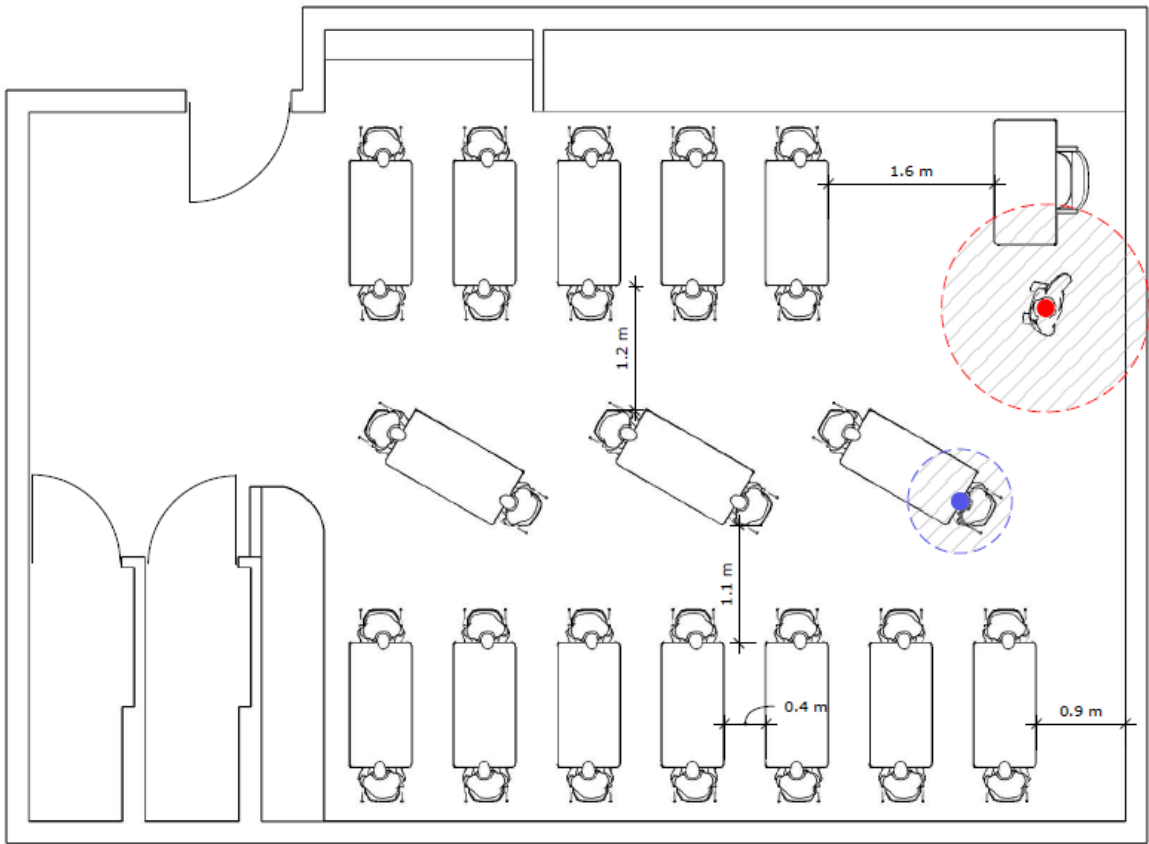

# DES ILLUSTRATIVE PRIMARY CLASSROOM LAYOUT

STANDARD PRIMARY CLASSROOM (80 Sq.M)

30 STUDENTS